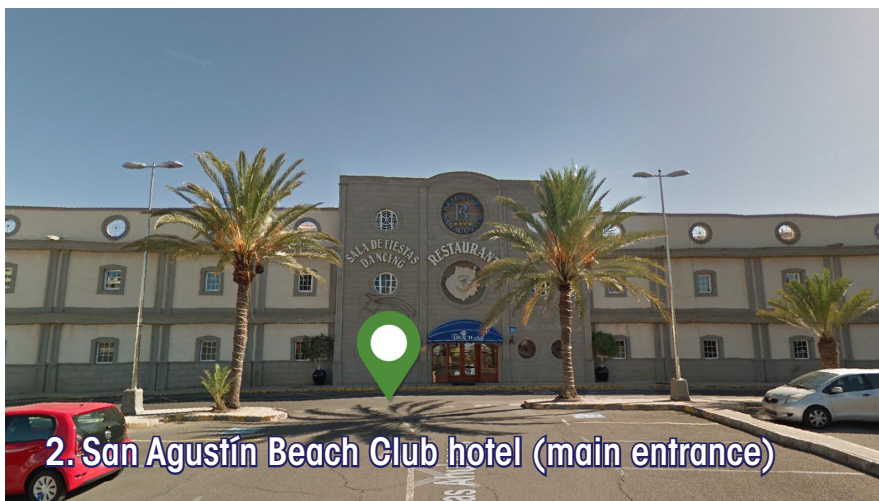

1. Sunprime Atlantic View hotel (main entrance)

2. Tanife apartments (bus stop at the roundabout)

3. El Poncho Grill (bus stop)

4. Cita Farmacia, pharmacy (at the roundabout)

# SAN AGUSTÍN

Pickups / Abholungen / Recogidas LCT Gran Canaria

1. Gloria Palace San Agustín Thalasso & Hotel (wood bench by the street)
2. San Agustín Beach Club hotel (main entrance)
3. Clínica Roca (bus stop at main street)