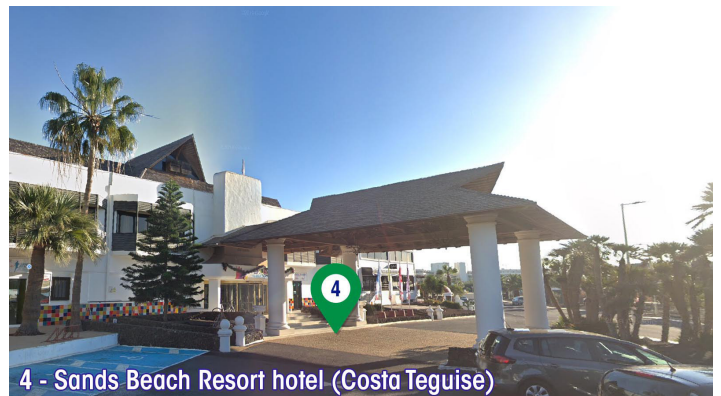

# COSTA TEGUISE

Pickups / Abholungen / Recogidas LCT Europe

1. El Trebol apartments, Cactus Jacks
2. Club Tahiti hotel
3. Beatriz Costa & Spa hotel
4. Sands Beach Resort hotel
5. Los Zocos Club Resort hotel, bus stop left of the reception and in front of supermarket
6. H10 Lanzarote Gardens hotel, bus stop
7. Nazaret apartments, bus stop past the taxi stop
8. Grand Teguisse Playa hotel, bus stop by the entrance
9. Playa Bastian, bus stop in front of tennis court
10. Coronas Playa hotel
11. Playa Roca, bus stop dir. Arrecife
12. Occidental Lanzarote Mar hotel
13. Costa Teguisse Gardens hotel, bus stop