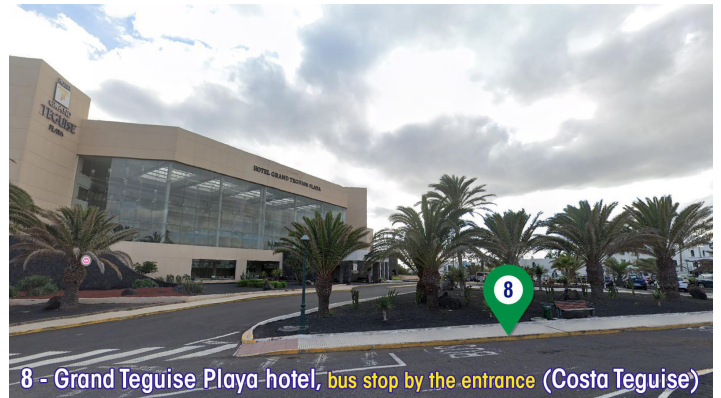

# COSTA TEGUISE

Pickups / Abholungen / Recogidas LCT Europe

1. El Trebol apartments, Cactus Jacks
2. Club Tahiti hotel
3. Beatriz Costa & Spa hotel
4. Sands Beach Resort hotel
5. Los Zocos Club Resort hotel, bus stop left of the reception and in front of supermarket
6. H10 Lanzarote Gardens hotel, bus stop
7. Nazaret apartments, bus stop past the taxi stop
8. Grand Teguisse Playa hotel, bus stop by the entrance
9. Playa Bastian, bus stop in front of tennis court
10. Coronas Playa hotel
11. Playa Roca, bus stop dir. Arrecife
12. Occidental Lanzarote Mar hotel
13. Costa Teguisse Gardens hotel, bus stop

# COSTA TEGUISE

Pickups / Abholungen / Recogidas LCT Europe

7 - Nazaret apartments, bus stop past the taxi stop (Costa Teguisse)

8 - Grand Teguisse Playa hotel, bus stop by the entrance (Costa Teguisse)

9 - Playa Bastián apartments, bus stop in front of tennis court (Costa Teguisse)

10 - Coronas Playa hotel (Costa Teguisse)

11 - Playa Roca, bus stop dir. Arrecife (Costa Teguisse)

12 - Occidental Lanzarote Mar hotel, bus stop (Costa Teguisse)

13 - Costa Teguisse Gardens hotel, bus stop (Costa Teguisse)

# ARRECIFE

Pickups / Abholungen / Recogidas LCT Europe

1. La Estrella restaurant, bus stop
2. Lancelot hotel, bus stop Nonas cafe
3. Intercambiador (bus hub)

1 - La Estrella restaurant, bus stop past the roundabout (Arrecife)