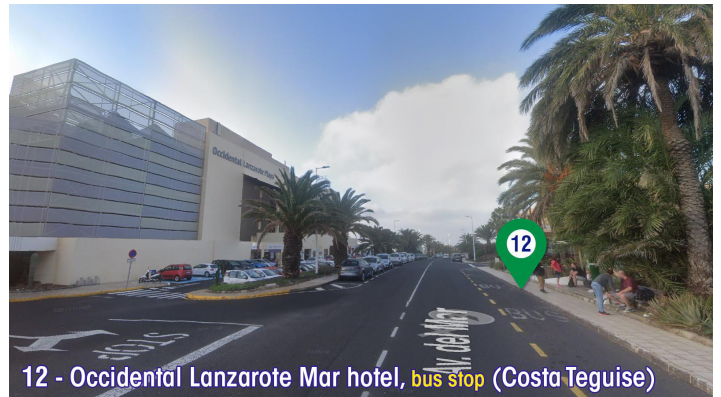

# COSTA TEGUISE

Pickups / Abholungen / Recogidas LCT Europe

1. El Trebol apartments, Cactus Jacks
2. Club Tahiti hotel
3. Beatriz Costa & Spa hotel
4. Sands Beach Resort hotel
5. Los Zocos Club Resort hotel, bus stop left of the reception and in front of supermarket
6. H10 Lanzarote Gardens hotel, bus stop
7. Nazaret apartments, bus stop past the taxi stop
8. Grand Teguisse Playa hotel, bus stop by the entrance
9. Playa Bastian, bus stop in front of tennis court
10. Coronas Playa hotel
11. Playa Roca, bus stop dir. Arrecife
12. Occidental Lanzarote Mar hotel
13. Costa Teguisse Gardens hotel, bus stop

# COSTA TEGUISE

Pickups / Abholungen / Recogidas LCT Europe

7 - Nazaret apartments, bus stop past the taxi stop (Costa Teguisse)

8 - Grand Teguisse Playa hotel, bus stop by the entrance (Costa Teguisse)

9 - Playa Bastián apartments, bus stop in front of tennis court (Costa Teguisse)

10 - Coronas Playa hotel (Costa Teguisse)

11 - Playa Roca, bus stop dir. Arrecife (Costa Teguisse)

12 - Occidental Lanzarote Mar hotel, bus stop (Costa Teguisse)

13 - Costa Teguisse Gardens hotel, bus stop (Costa Teguisse)