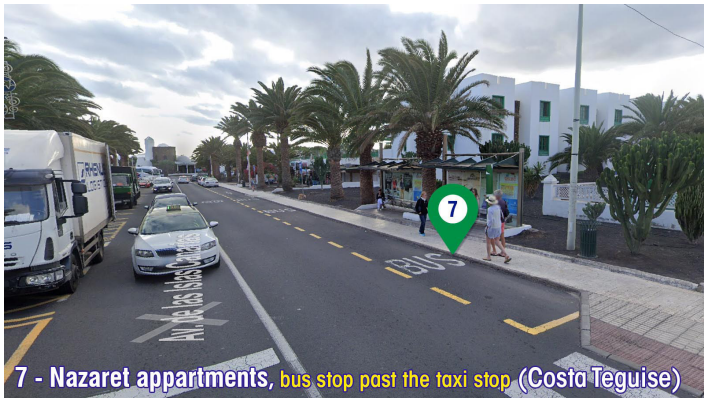

# COSTA TEGUISE

Pickups / Abholungen / Recogidas LCT Europe

1. El Trebol apartments, Cactus Jacks
2. Club Tahiti hotel
3. Beatriz Costa & Spa hotel
4. Sands Beach Resort hotel
5. Los Zocos Club Resort hotel, bus stop left of the reception and in front of supermarket
6. H10 Lanzarote Gardens hotel, bus stop
7. Nazaret apartments, bus stop past the taxi stop
8. Grand Teguisse Playa hotel, bus stop by the entrance
9. Playa Bastian, bus stop in front of tennis court
10. Coronas Playa hotel
11. Playa Roca, bus stop dir. Arrecife
12. Occidental Lanzarote Mar hotel
13. Costa Teguisse Gardens hotel, bus stop

# COSTA TEGUISE

Pickups / Abholungen / Recogidas LCT Europe

7 - Nazaret apartments, bus stop past the taxi stop (Costa Teguisse)

8 - Grand Teguisse Playa hotel, bus stop by the entrance (Costa Teguisse)

9 - Playa Bastián apartments, bus stop in front of tennis court (Costa Teguisse)