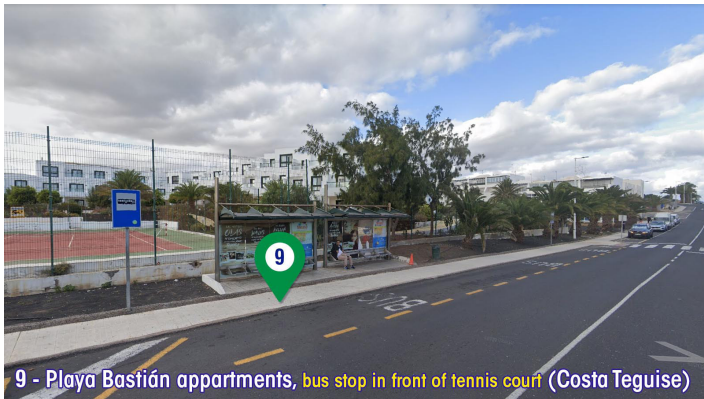

# COSTA TEGUISE

Pickups / Abholungen / Recogidas LCT Europe

1. El Trebol apartments, Cactus Jacks
2. Club Tahiti hotel
3. Beatriz Costa & Spa hotel
4. Sands Beach Resort hotel
5. Los Zocos Club Resort hotel, bus stop left of the reception and in front of supermarket
6. H10 Lanzarote Gardens hotel, bus stop
7. Nazaret apartments, bus stop past the taxi stop
8. Grand Teguisse Playa hotel, bus stop by the entrance
9. Playa Bastian, bus stop in front of tennis court
10. Coronas Playa hotel
11. Playa Roca, bus stop dir. Arrecife
12. Occidental Lanzarote Mar hotel
13. Costa Teguisse Gardens hotel, bus stop

# COSTA TEGUISE

Pickups / Abholungen / Recogidas LCT Europe

7 - Nazaret apartments, bus stop past the taxi stop (Costa Teguisse)

8 - Grand Teguisse Playa hotel, bus stop by the entrance (Costa Teguisse)

9 - Playa Bastián apartments, bus stop in front of tennis court (Costa Teguisse)

10 - Coronas Playa hotel (Costa Teguisse)

11 - Playa Roca, bus stop dir. Arrecife (Costa Teguisse)

12 - Occidental Lanzarote Mar hotel, bus stop (Costa Teguisse)

13 - Costa Teguisse Gardens hotel, bus stop (Costa Teguisse)