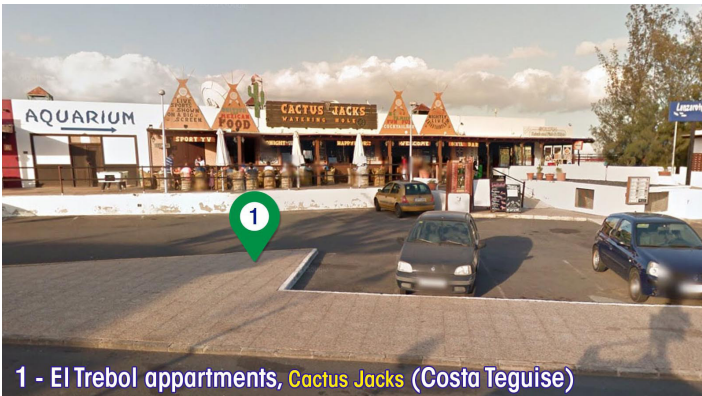

**COSTA TEGUISE**

**ARRECIFE**

**PLAYA HONDA**

**PUERTO DEL CARMEN**

**PUERTO CALERO**

**PLAYA BLANCA**

**Only for LCT tours / nur für LCT-Ausflüge / Solo para las excursiones de LCT:**

South Tour, Short South Tour, North Tour, Grand Tour, Lanzarote Highlights, César Manrique, Tegui Market, Playa Blanca Market, Fuerteventura, Fuerteventura Espress.

# COSTA TEGUISE

Pickups / Abholungen / Recogidas LCT Europe

1. El Trebol apartments, Cactus Jacks
2. Club Tahiti hotel
3. Beatriz Costa & Spa hotel
4. Sands Beach Resort hotel
5. Los Zocos Club Resort hotel, bus stop left of the reception and in front of supermarket
6. H10 Lanzarote Gardens hotel, bus stop
7. Nazaret apartments, bus stop past the taxi stop
8. Grand Teguisse Playa hotel, bus stop by the entrance
9. Playa Bastian, bus stop in front of tennis court
10. Coronas Playa hotel
11. Playa Roca, bus stop dir. Arrecife
12. Occidental Lanzarote Mar hotel
13. Costa Teguisse Gardens hotel, bus stop